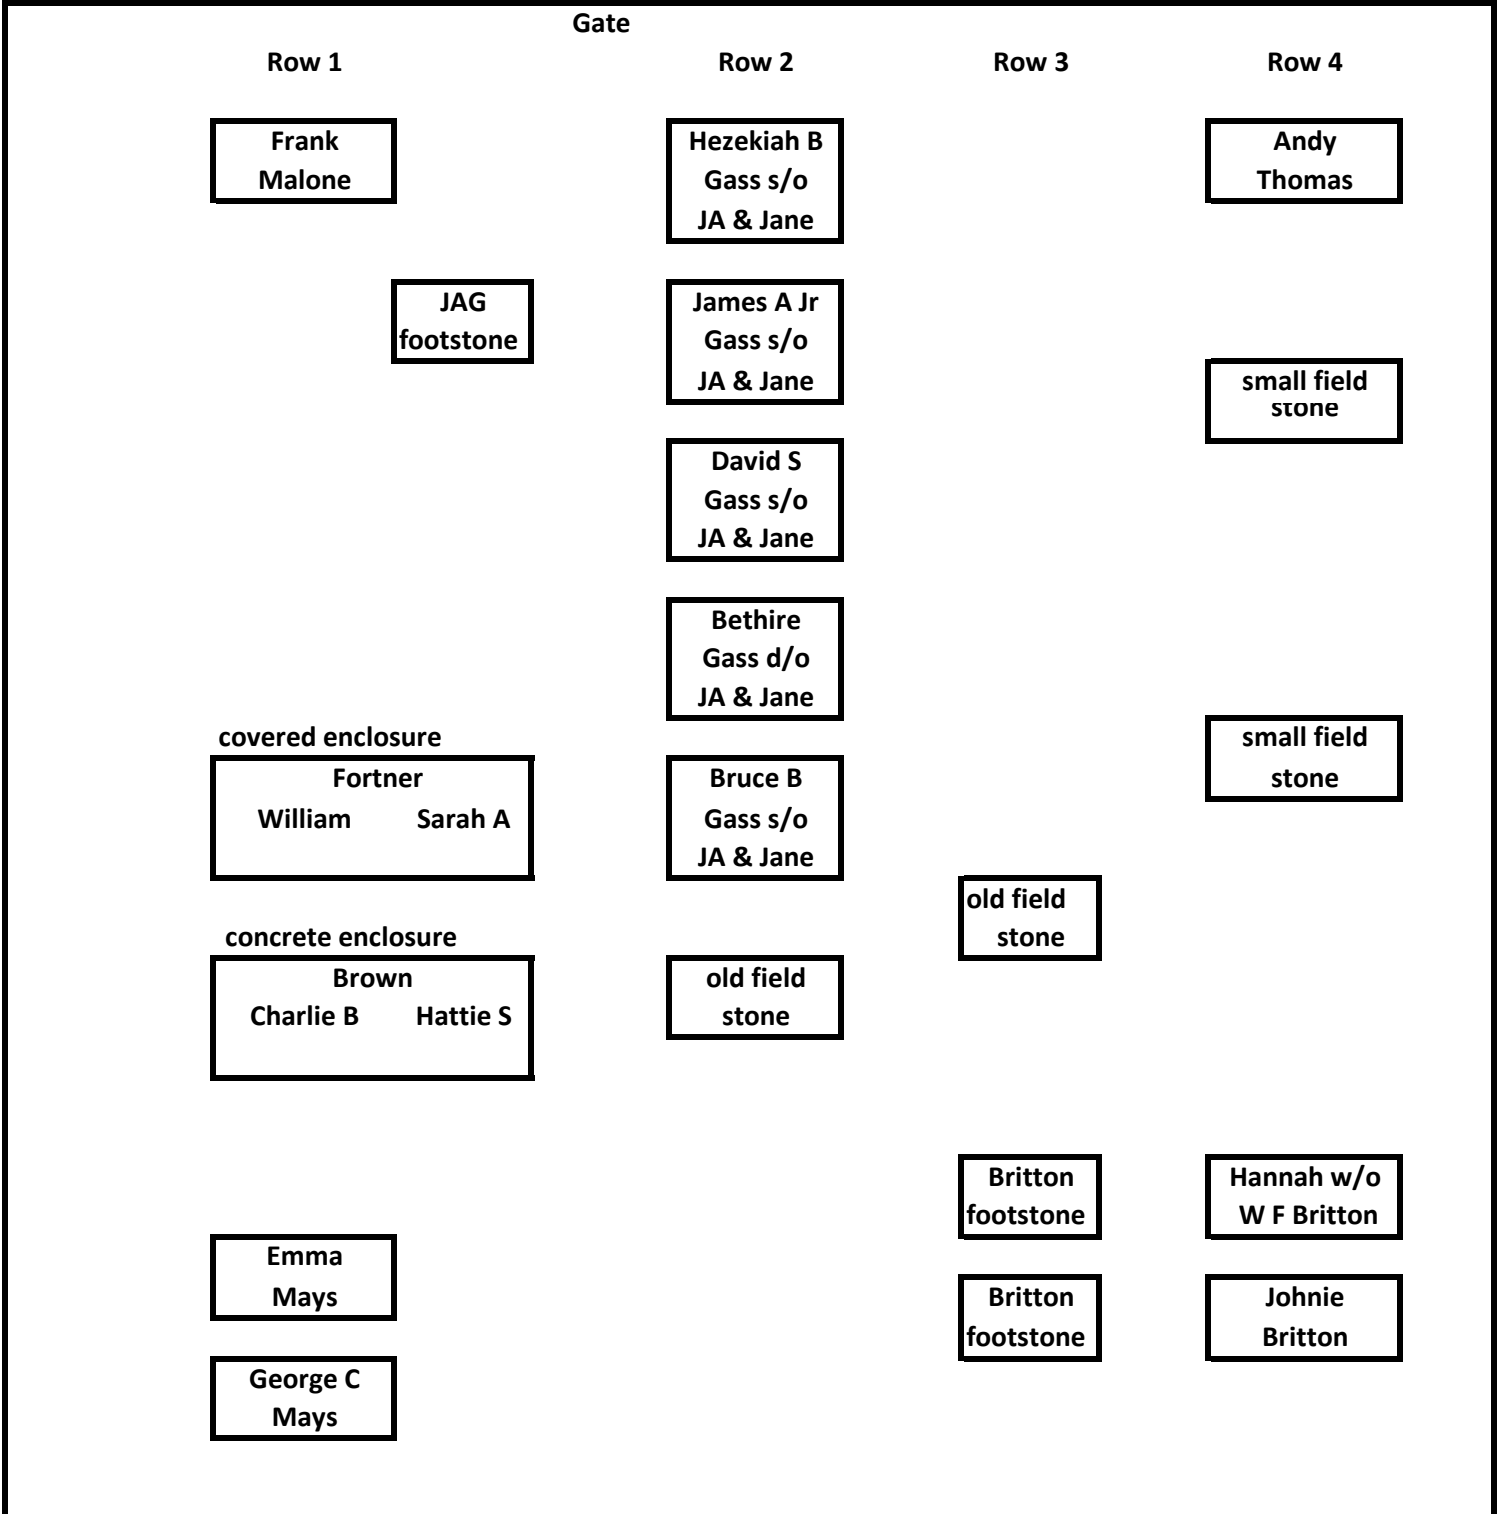

Fortner-Gass Cemetery
Whitehouse Road

<<<To Fox Mays Road <<<

Whitehouse Road

>>>To Greenville >>>

There are a number of unmarked graves here. The number is uncertain.

(Not drawn to Scale. Perimeter is about 100 x 70 feet)

North Corner

West Corner

East Corner

South Corner